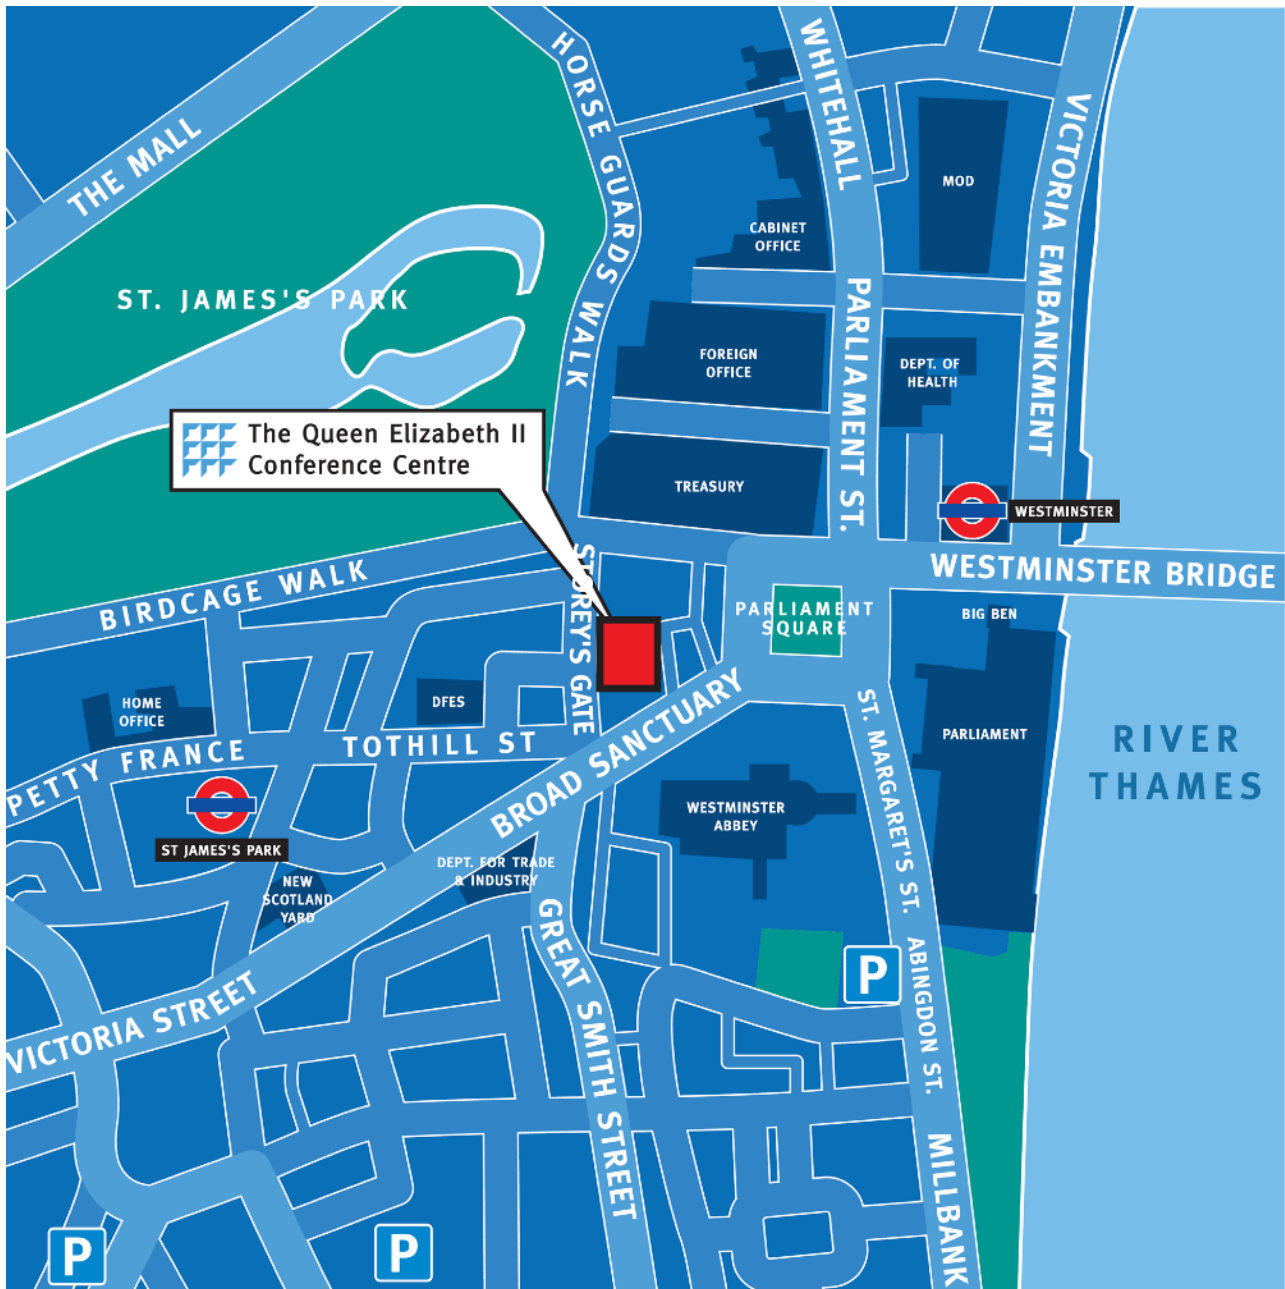

## The QEII Centre, Broad Sanctuary, Westminster, London, SW1P 3EE

The conference centre is conveniently located within easy reach of all public transport.

### UNDERGROUND STATIONS

**Westminster** on the Jubilee, Circle and District lines (5 mins walk)

**St James Park** on the Circle and District lines (5 mins walk)

**Victoria** on the Victoria, Circle and District lines (10 mins walk)

### MAIN LINE STATIONS

**Victoria** station and **Waterloo** station are both nearby.

### BY ROAD

There is no parking available at the centre, however, there are four public car parks nearby.